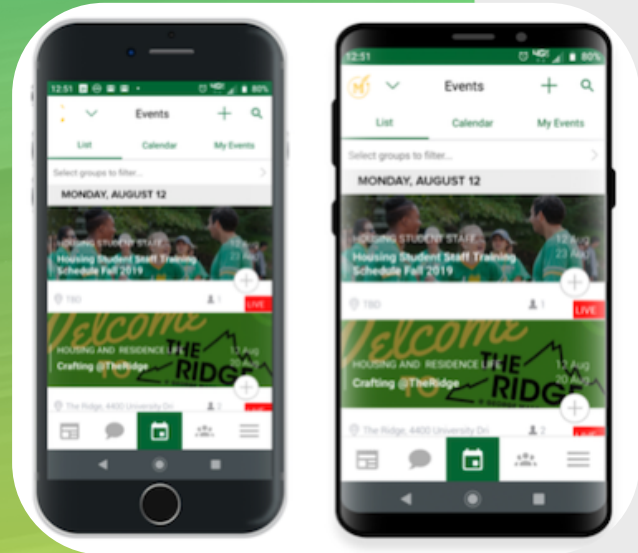

## TODAY'S AGENDA

- **Getting Connected**
- **Searching for Off-Campus Housing**
- **Off-Campus Advisors**
- **Questions**

THE  
BASICS

- KNOW YOUR RESOURCES
- MAKE CONNECTIONS
- GET ENGAGED

[ULIFE.GMU.EDU](http://ULIFE.GMU.EDU)

A large, stylized teal brushstroke graphic that sweeps across the left side of the slide, partially overlapping a white-bordered square.

## FOR TRANSFER STUDENTS

- Vice President's Transfer Advisory Board (TSAB)
- Transfer Student Meetups
- National Transfer Student Week
- Transfer Nation

- Find social and educational events and activities
- Filter by “Transfer Events,” “Family Friendly,” “Online,” and so much more
- There are over 400 clubs and student organizations